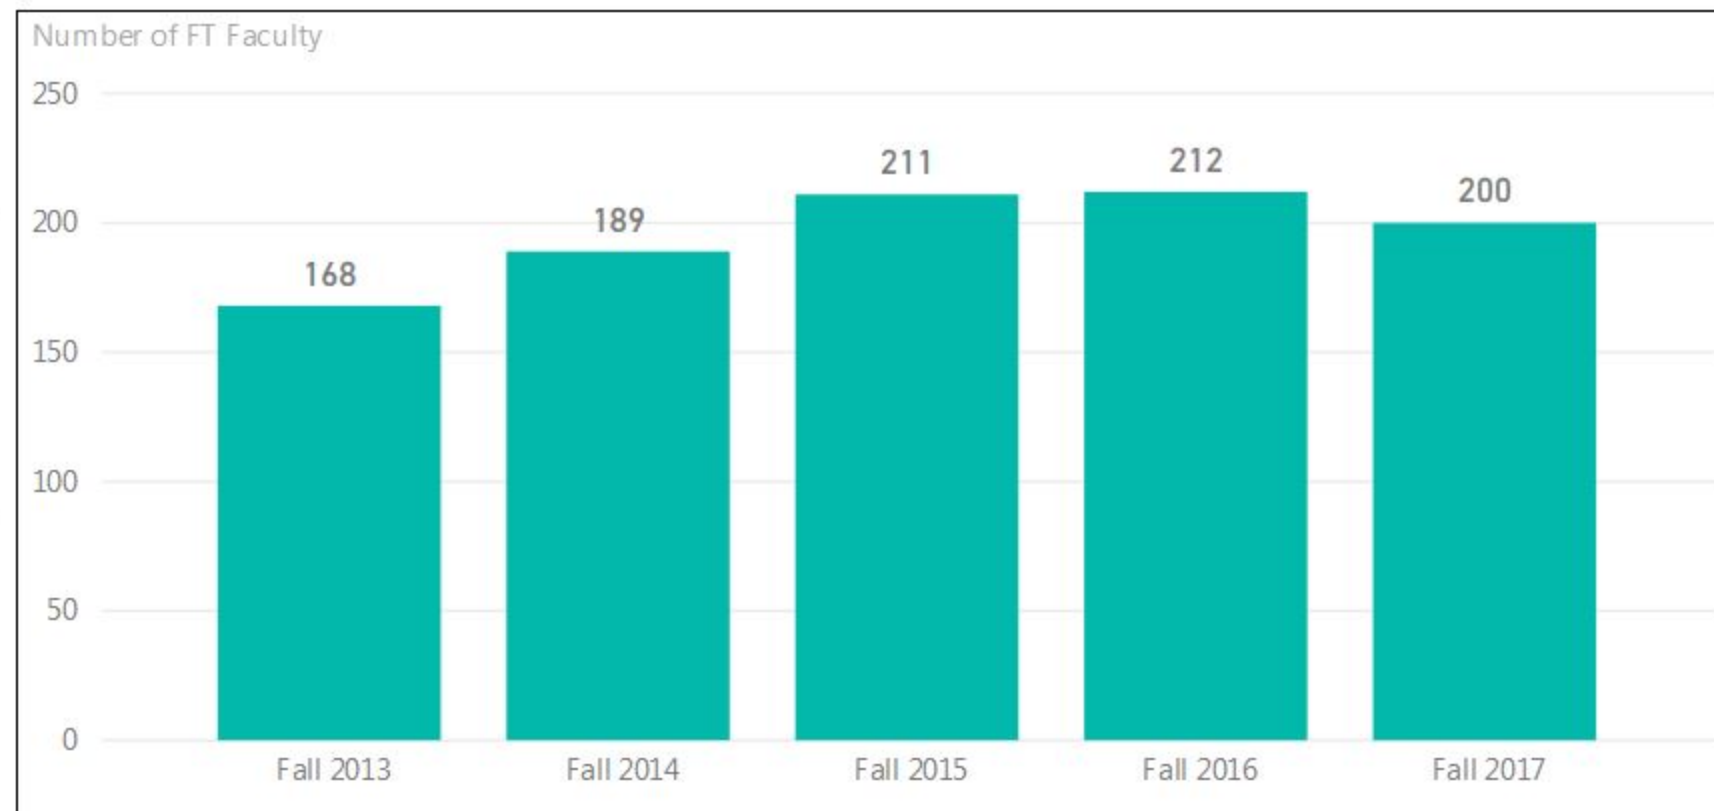

Discipline hours may differ from APP Program hours as some courses such as Directed Studies (185/285/385) are excluded from APP Program data. However, scheduled hours data for **all** courses can be reviewed on Page 1 Enrollment Management.