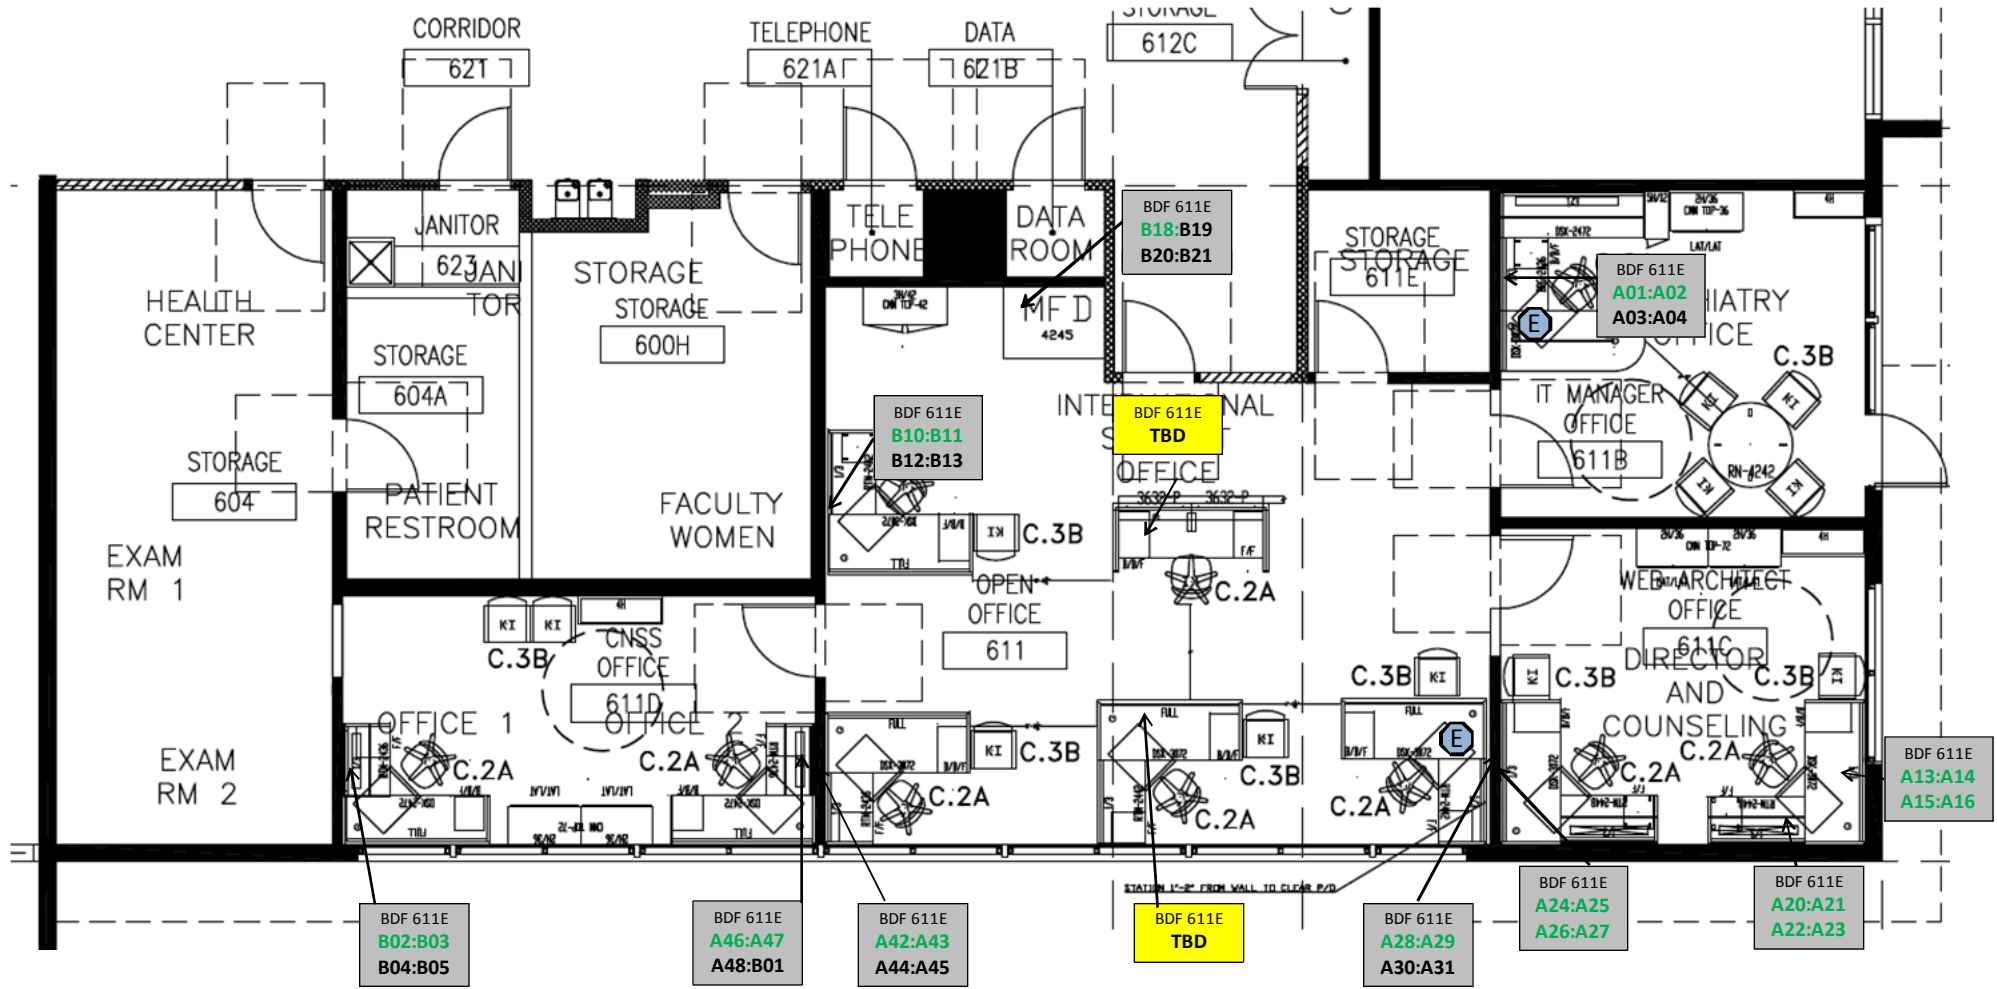

BUILDING 600 COMPUTER SCHEDULE

- 1 Black outline = Needs configuration
- 10 Blue outline = Configured prior to Fall 2016 semester
- 15 Red outline = Part of Tech Refresh
- E Existing computer to be moved

BDF 611E
E02:E03
E04:E05

BDF 611E
E29:E30
E31:E32

BDF 611E
TBD

BDF 611E
E21:E22
E23:E24

BDF 611E
C32:C33
C34:C35

BDF 611E
C36:C37
C38:C39

BDF 611E
C40:C41
C42:C43

BDF 611E
C44:C45:C46:C47
D12:D13:D14:D15
D16:D17:D18:D19
D20:D21:D22:D23
D24:D25:D26:D27
D28:D29:D30:D31
D37:D38:D39:D40

BUILDING 600 COMPUTER SCHEDULE

BUILDING 800 COMPUTER SCHEDULE

BUILDING 900 COMPUTER SCHEDULE

BUILDING 900 COMPUTER SCHEDULE

BUILDING 1000 COMPUTER SCHEDULE

BUILDING 1000 COMPUTER SCHEDULE

BUILDING 1000 COMPUTER SCHEDULE