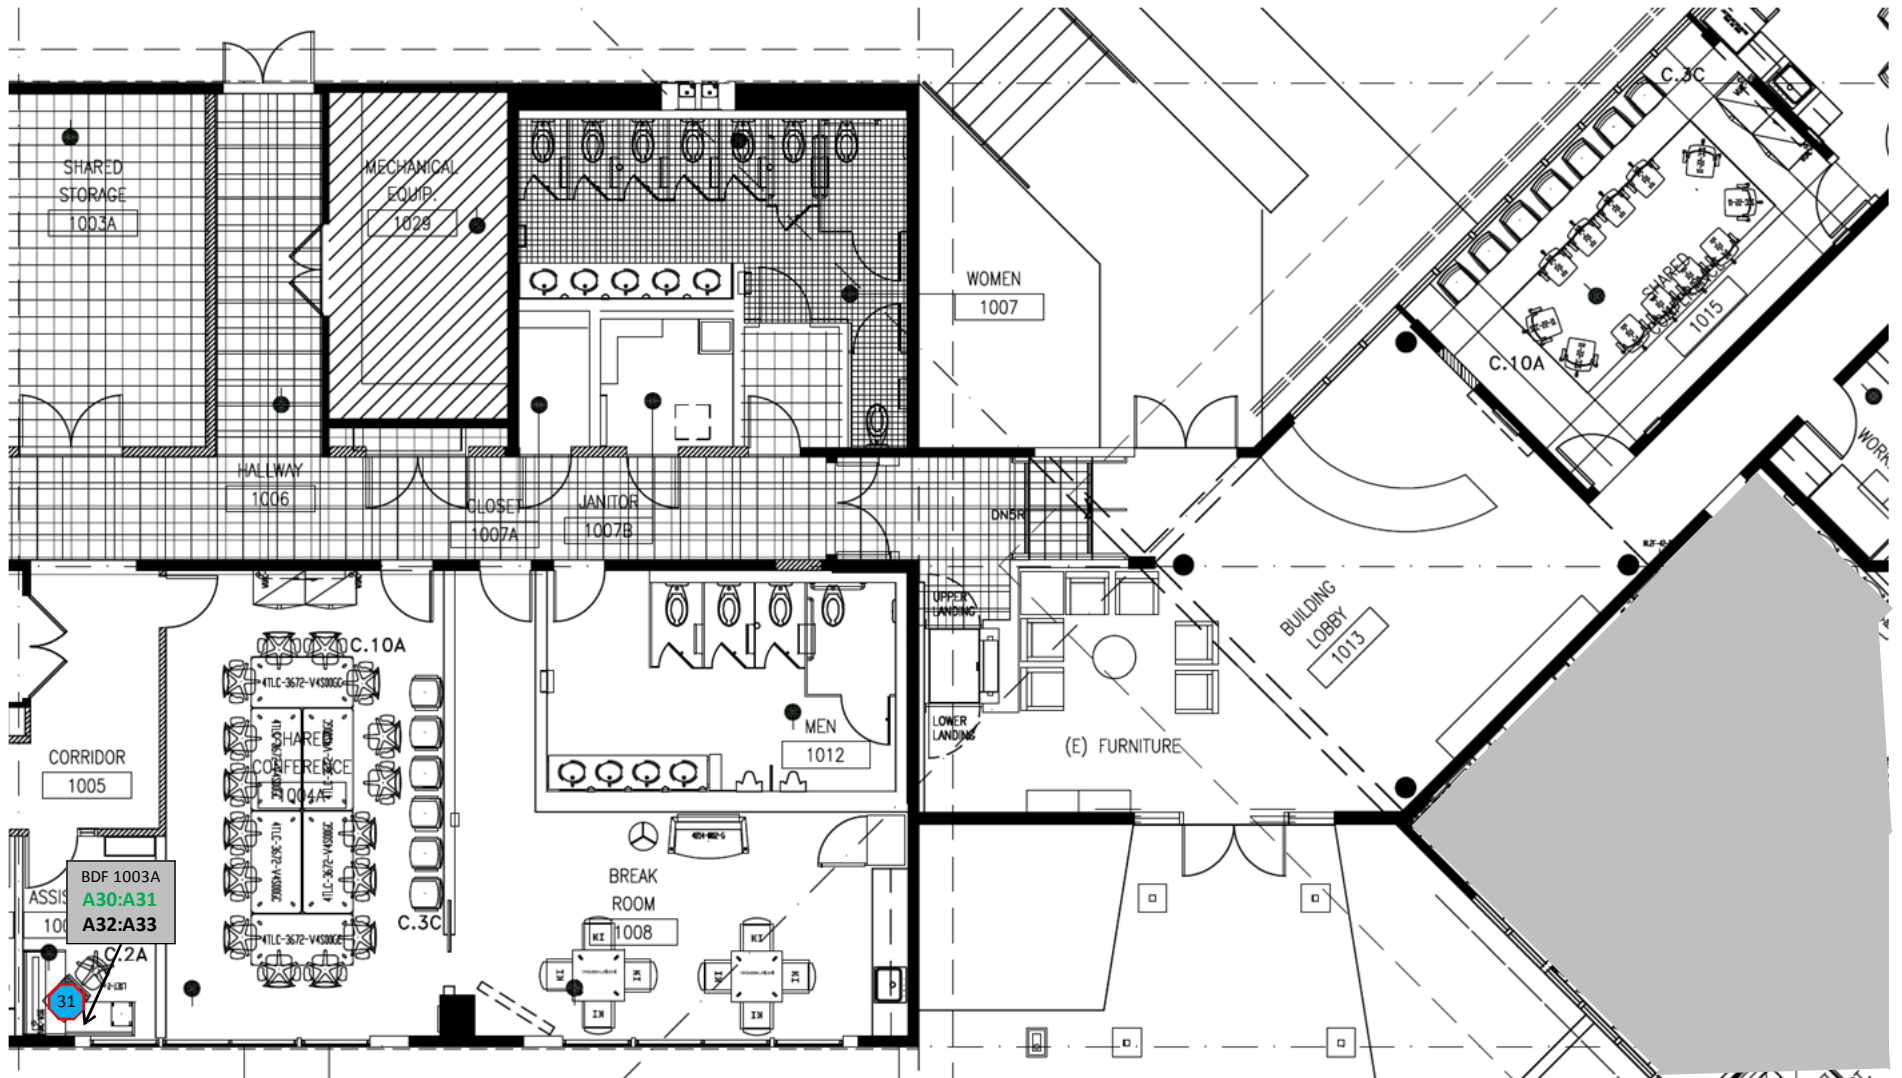

BUILDING 600 COMPUTER SCHEDULE

- 1 Black outline = Needs configuration
- 10 Blue outline = Configured prior to Fall 2016 semester
- 15 Red outline = Part of Tech Refresh
- E Existing computer to be moved

BUILDING 600 COMPUTER SCHEDULE

BUILDING 800 COMPUTER SCHEDULE

BUILDING 900 COMPUTER SCHEDULE

BUILDING 900 COMPUTER SCHEDULE

BUILDING 1000 COMPUTER SCHEDULE

BUILDING 1000 COMPUTER SCHEDULE

BUILDING 1000 COMPUTER SCHEDULE