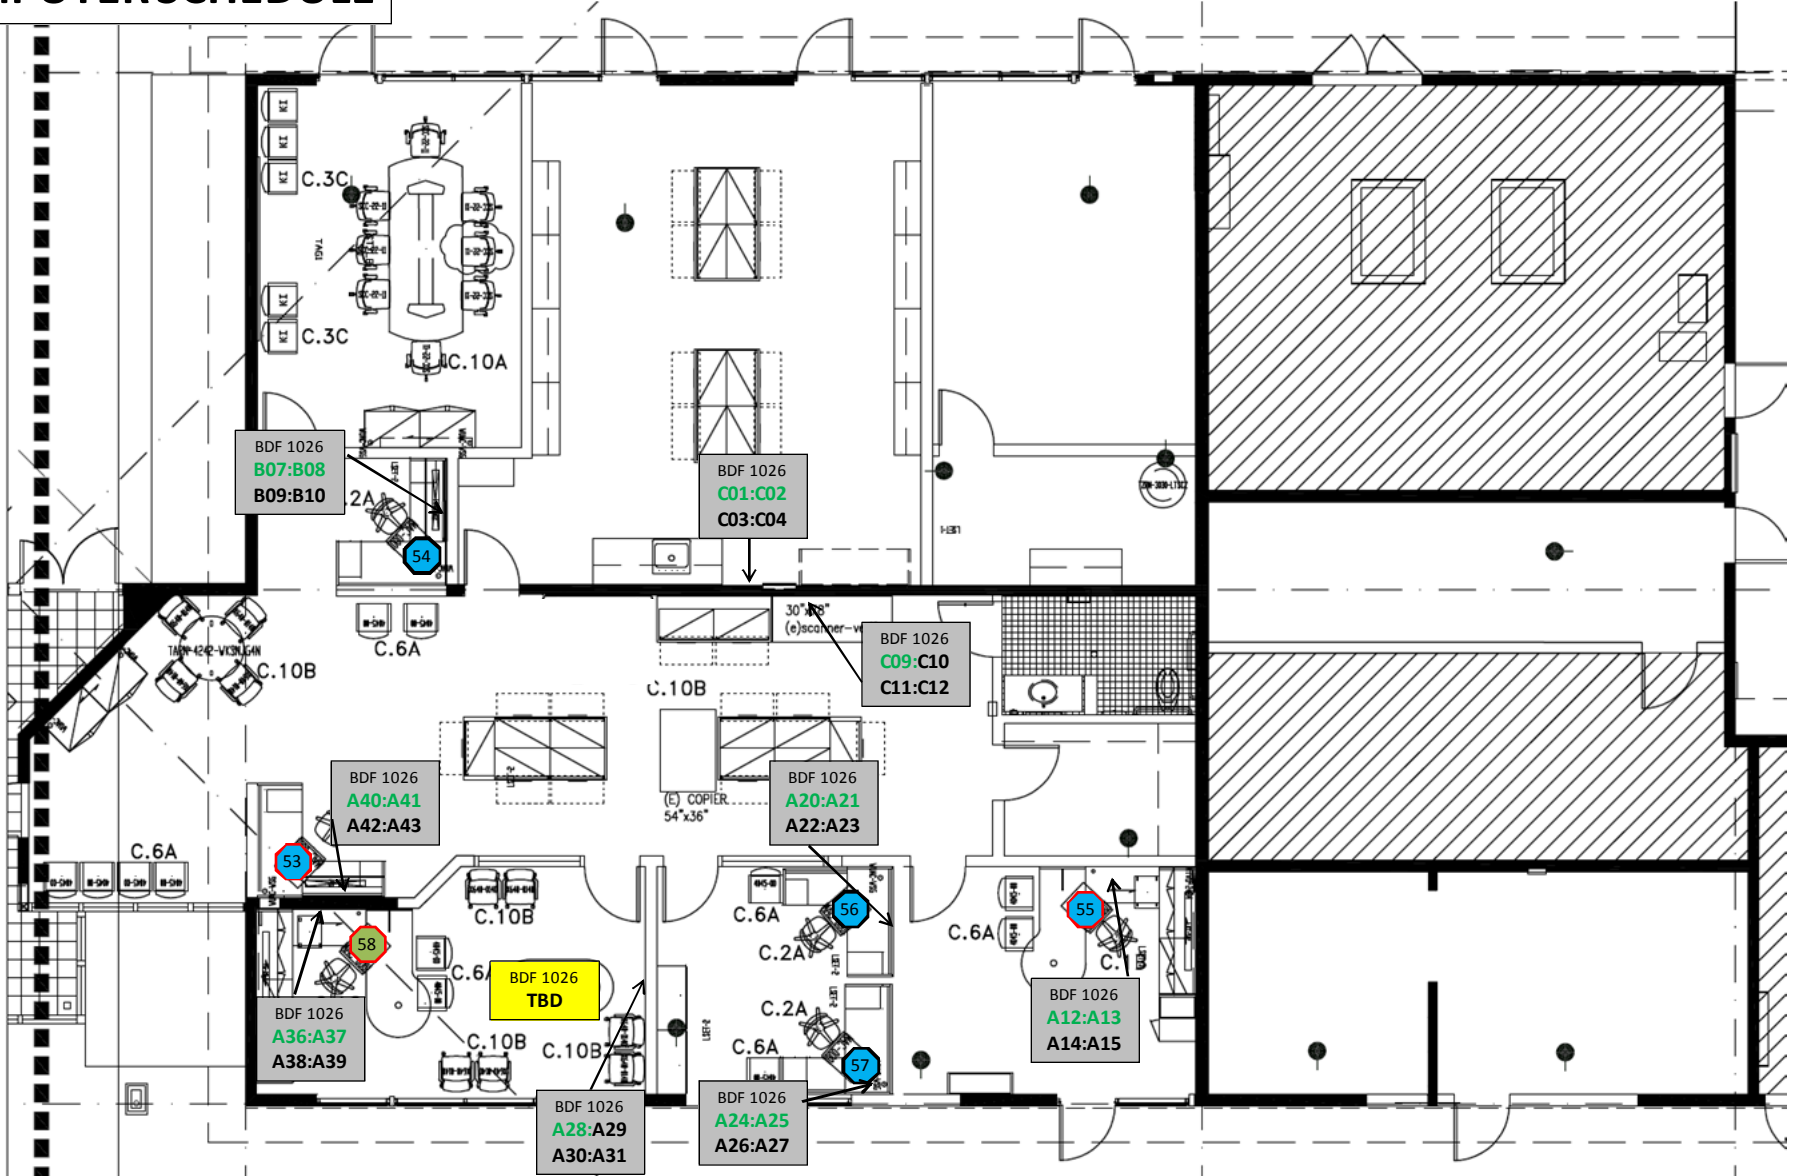

BUILDING 600 COMPUTER SCHEDULE

- 1 Black outline = Needs configuration
- 10 Blue outline = Configured prior to Fall 2016 semester
- 15 Red outline = Part of Tech Refresh
- E Existing computer to be moved

BUILDING 600 COMPUTER SCHEDULE

BUILDING 800 COMPUTER SCHEDULE

BUILDING 900 COMPUTER SCHEDULE

BUILDING 900 COMPUTER SCHEDULE

BUILDING 1000 COMPUTER SCHEDULE

BUILDING 1000 COMPUTER SCHEDULE

BUILDING 1000 COMPUTER SCHEDULE

BUILDING 1000 COMPUTER SCHEDULE

BUILDING 1000 COMPUTER SCHEDULE

BUILDING 1100 COMPUTER SCHEDULE

BUILDING 1600 COMPUTER SCHEDULE

BUILDING 1700 COMPUTER SCHEDULE

MATCHLINE

BUILDING 1700 COMPUTER SCHEDULE