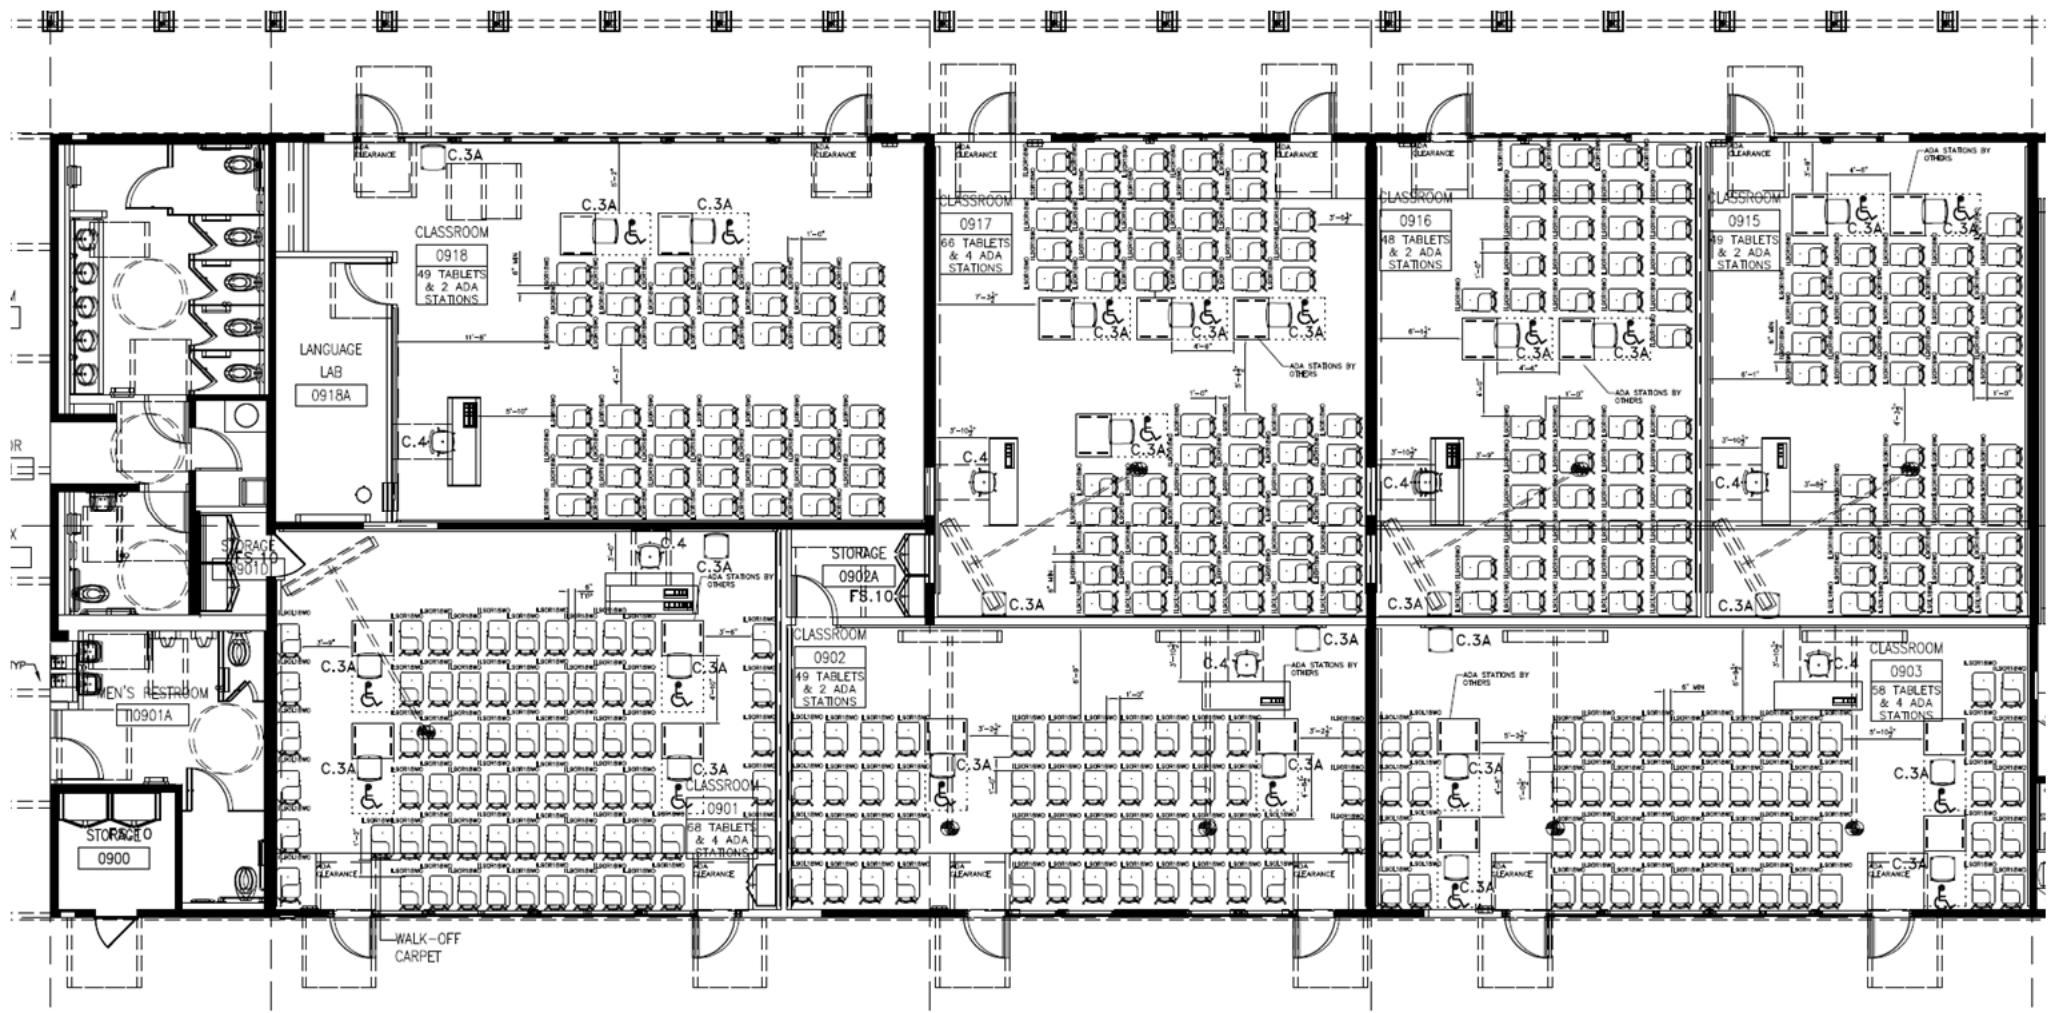

BUILDING 900 COMPUTER SCHEDULE