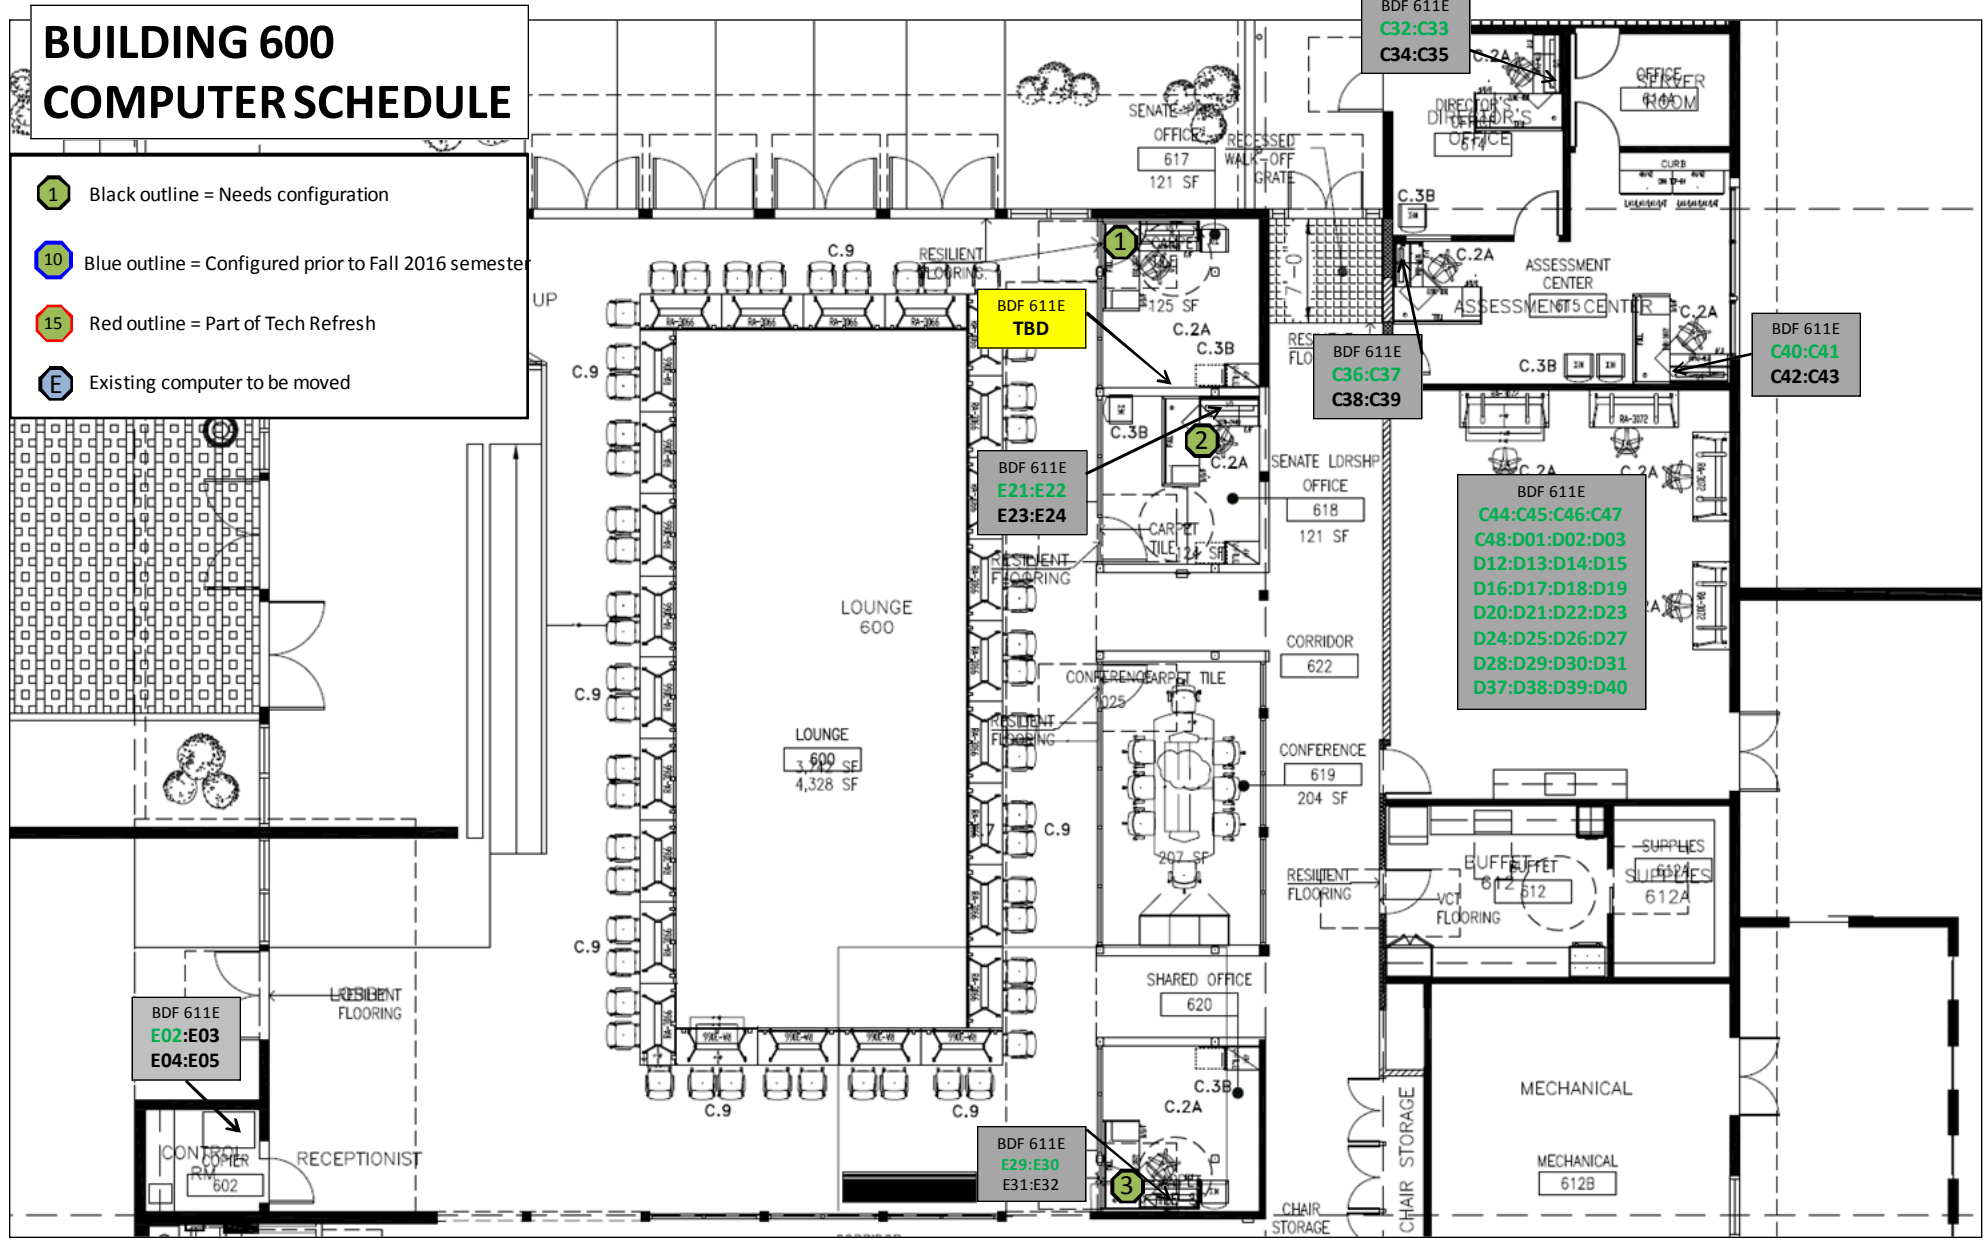

BUILDING 600 COMPUTER SCHEDULE

- 1 Black outline = Needs configuration
- 10 Blue outline = Configured prior to Fall 2016 semester
- 15 Red outline = Part of Tech Refresh
- E Existing computer to be moved