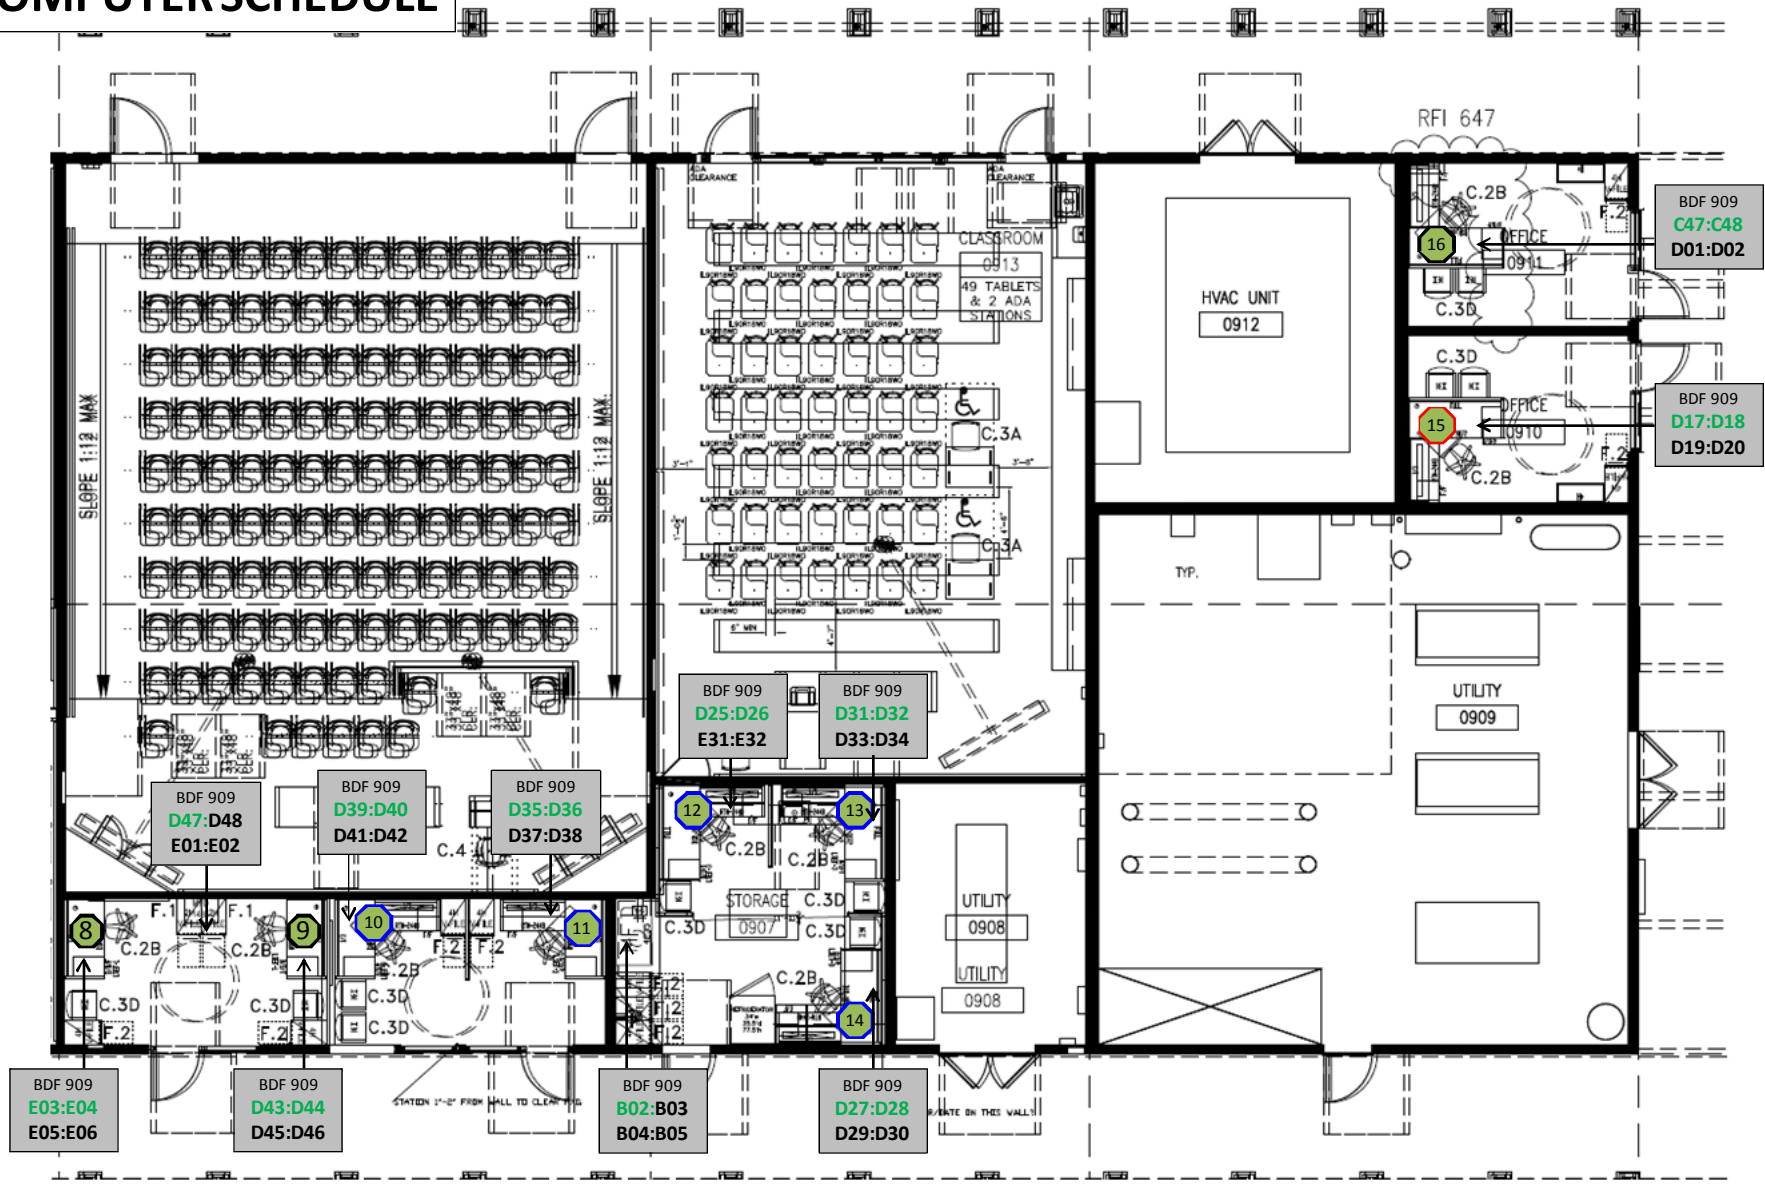

BUILDING 600 COMPUTER SCHEDULE

- 1 Black outline = Needs configuration
- 10 Blue outline = Configured prior to Fall 2016 semester
- 15 Red outline = Part of Tech Refresh
- E Existing computer to be moved

BUILDING 600 COMPUTER SCHEDULE

BUILDING 800 COMPUTER SCHEDULE

BUILDING 900 COMPUTER SCHEDULE

BUILDING 900 COMPUTER SCHEDULE

BUILDING 1000 COMPUTER SCHEDULE

BUILDING 1000 COMPUTER SCHEDULE

BUILDING 1000 COMPUTER SCHEDULE