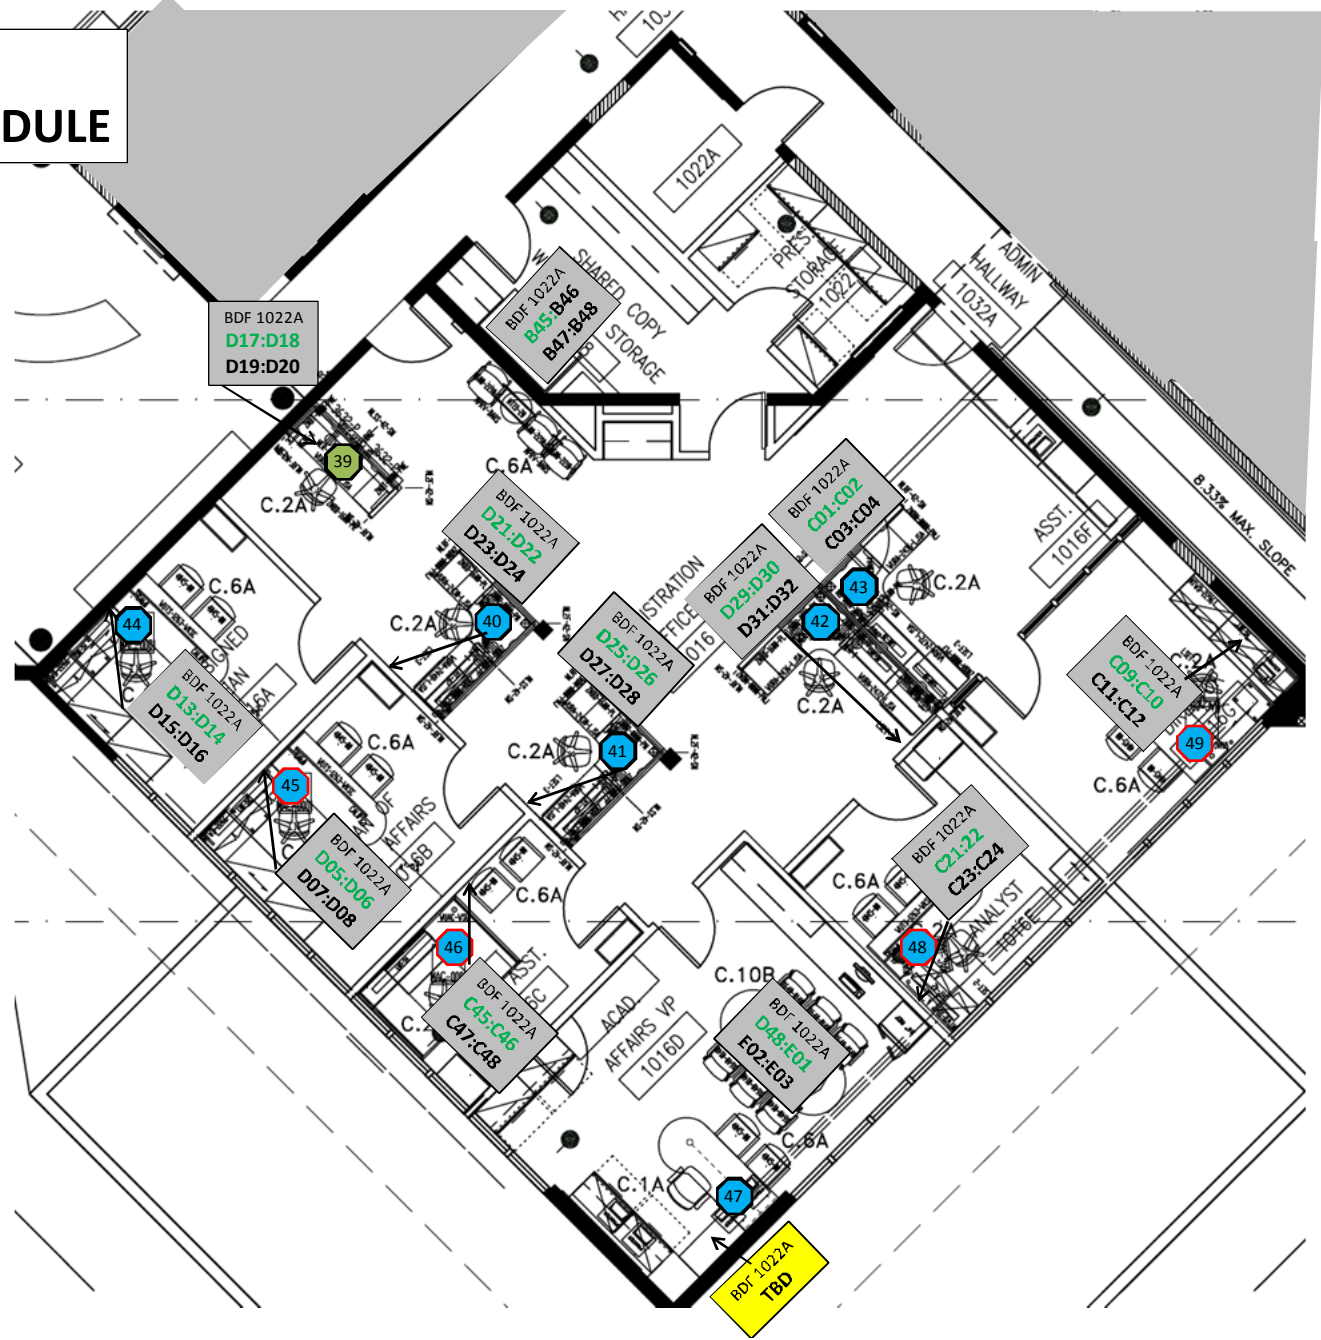

BUILDING 600 COMPUTER SCHEDULE

- 1 Black outline = Needs configuration
- 10 Blue outline = Configured prior to Fall 2016 semester
- 15 Red outline = Part of Tech Refresh
- E Existing computer to be moved

BUILDING 600 COMPUTER SCHEDULE

BUILDING 800 COMPUTER SCHEDULE

BUILDING 900 COMPUTER SCHEDULE

BUILDING 900 COMPUTER SCHEDULE

BUILDING 1000 COMPUTER SCHEDULE

BUILDING 1000 COMPUTER SCHEDULE

BUILDING 1000 COMPUTER SCHEDULE

BUILDING 1000 COMPUTER SCHEDULE

BUILDING 1000 COMPUTER SCHEDULE

BUILDING 1100 COMPUTER SCHEDULE

BUILDING 1600 COMPUTER SCHEDULE

BUILDING 1700 COMPUTER SCHEDULE

MATCHLINE

BUILDING 1700 COMPUTER SCHEDULE