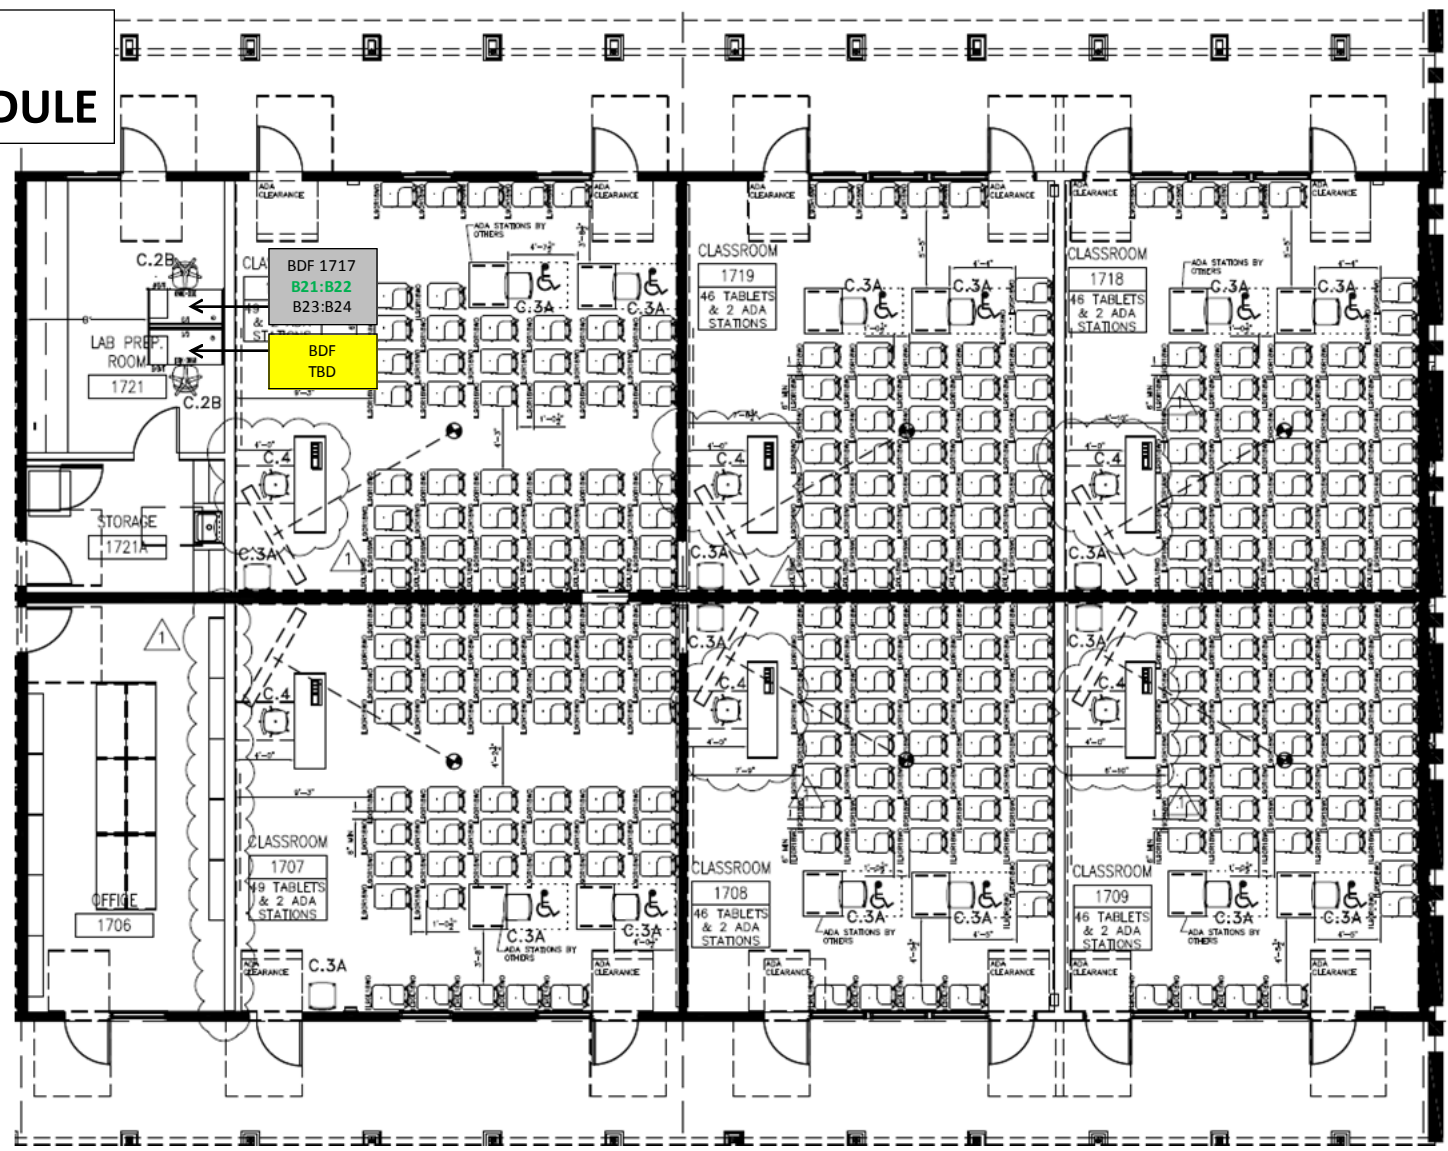

BUILDING 600 COMPUTER SCHEDULE

- 1 Black outline = Needs configuration
- 10 Blue outline = Configured prior to Fall 2016 semester
- 15 Red outline = Part of Tech Refresh
- E Existing computer to be moved

BUILDING 1000 COMPUTER SCHEDULE

BUILDING 1000 COMPUTER SCHEDULE

BUILDING 1100 COMPUTER SCHEDULE

BUILDING 1600 COMPUTER SCHEDULE

BUILDING 1700 COMPUTER SCHEDULE

MATCHLINE

BUILDING 1700 COMPUTER SCHEDULE