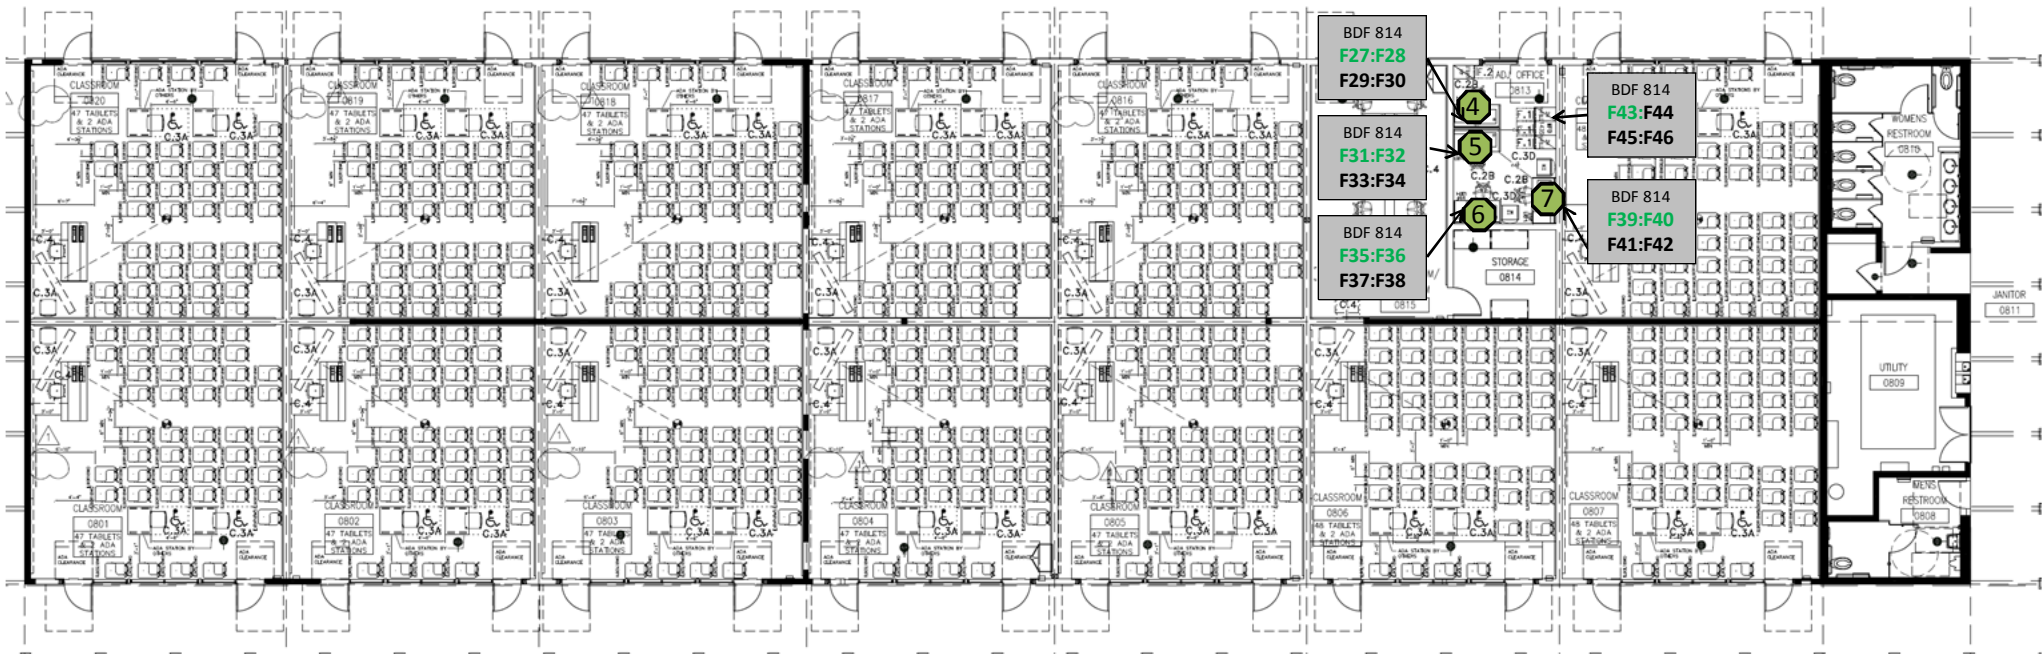

BUILDING 600 COMPUTER SCHEDULE

- 1 Black outline = Needs configuration
- 10 Blue outline = Configured prior to Fall 2016 semester
- 15 Red outline = Part of Tech Refresh
- E Existing computer to be moved

BUILDING 600 COMPUTER SCHEDULE

BUILDING 800 COMPUTER SCHEDULE

BUILDING 900 COMPUTER SCHEDULE

BUILDING 900 COMPUTER SCHEDULE

BUILDING 1000 COMPUTER SCHEDULE

BUILDING 1000 COMPUTER SCHEDULE

BUILDING 1000 COMPUTER SCHEDULE