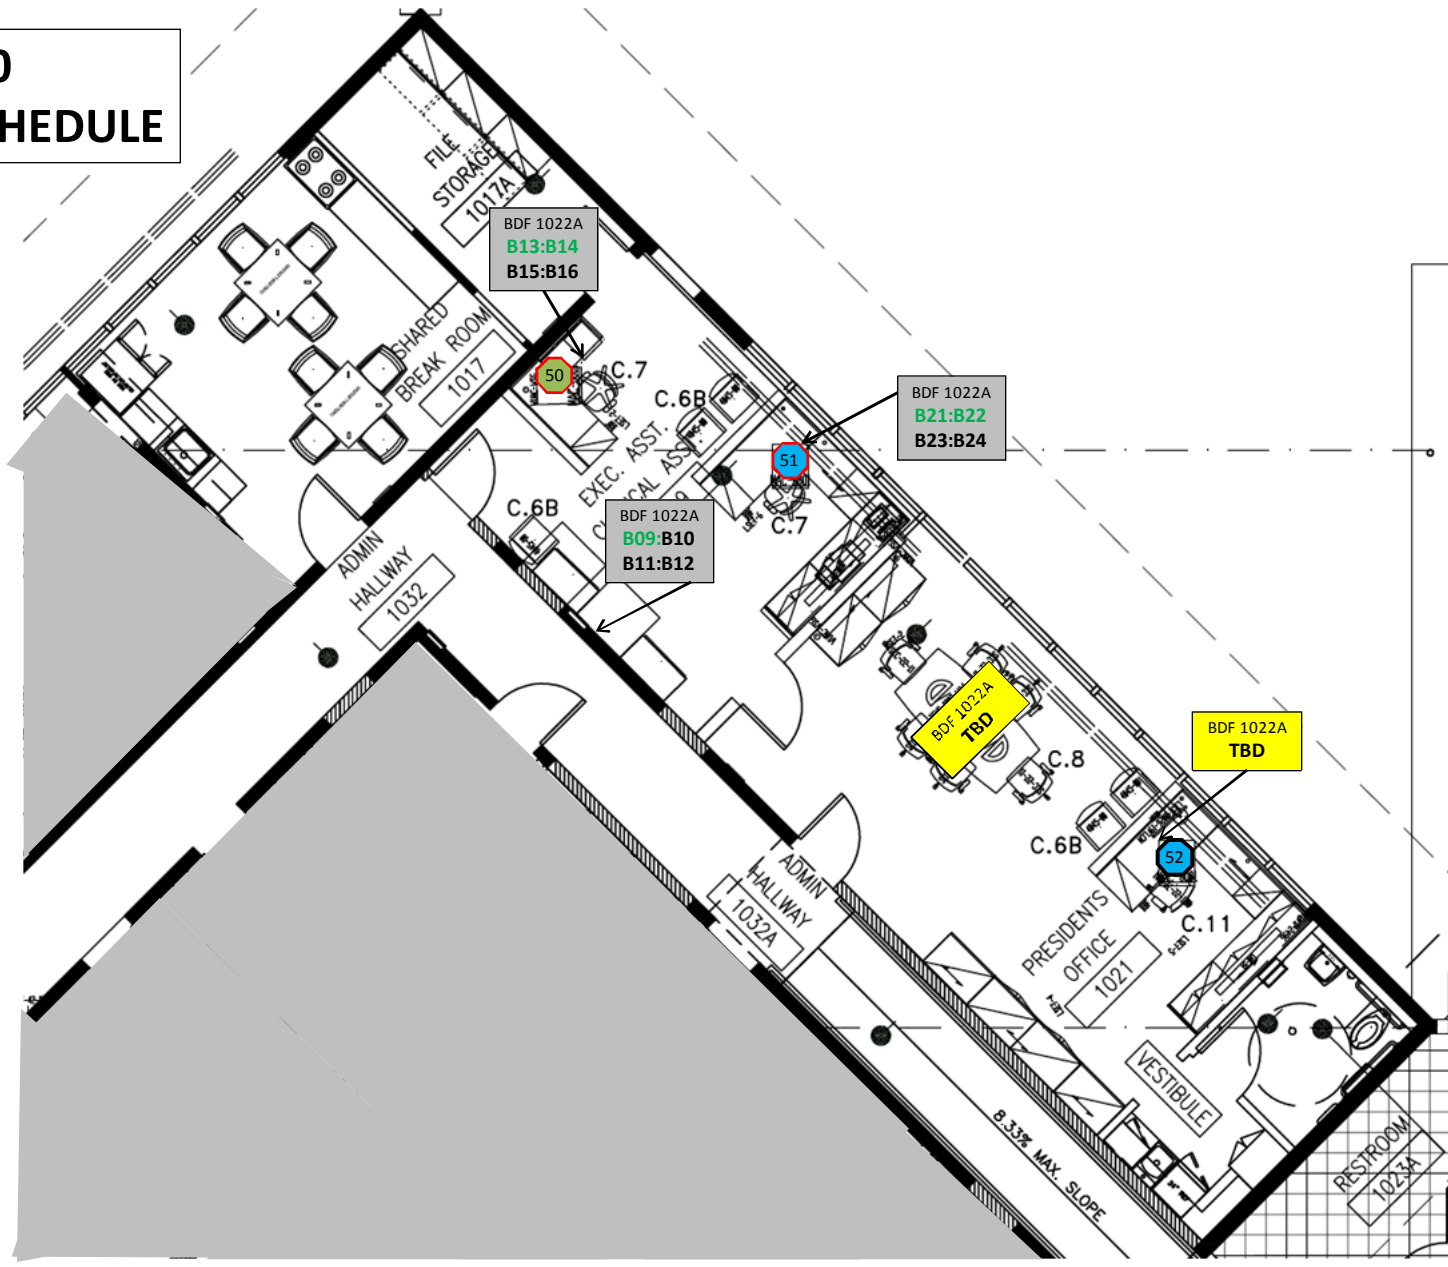

BUILDING 600 COMPUTER SCHEDULE

- 1 Black outline = Needs configuration
- 10 Blue outline = Configured prior to Fall 2016 semester
- 15 Red outline = Part of Tech Refresh
- E Existing computer to be moved

BUILDING 600 COMPUTER SCHEDULE

BUILDING 800 COMPUTER SCHEDULE

BUILDING 900 COMPUTER SCHEDULE

BUILDING 900 COMPUTER SCHEDULE

BUILDING 1000 COMPUTER SCHEDULE

BUILDING 1000 COMPUTER SCHEDULE

BUILDING 1000 COMPUTER SCHEDULE

BUILDING 1000 COMPUTER SCHEDULE

BUILDING 1000 COMPUTER SCHEDULE

BUILDING 1100 COMPUTER SCHEDULE

BUILDING 1600 COMPUTER SCHEDULE

BUILDING 1700 COMPUTER SCHEDULE

MATCHLINE

BUILDING 1700 COMPUTER SCHEDULE