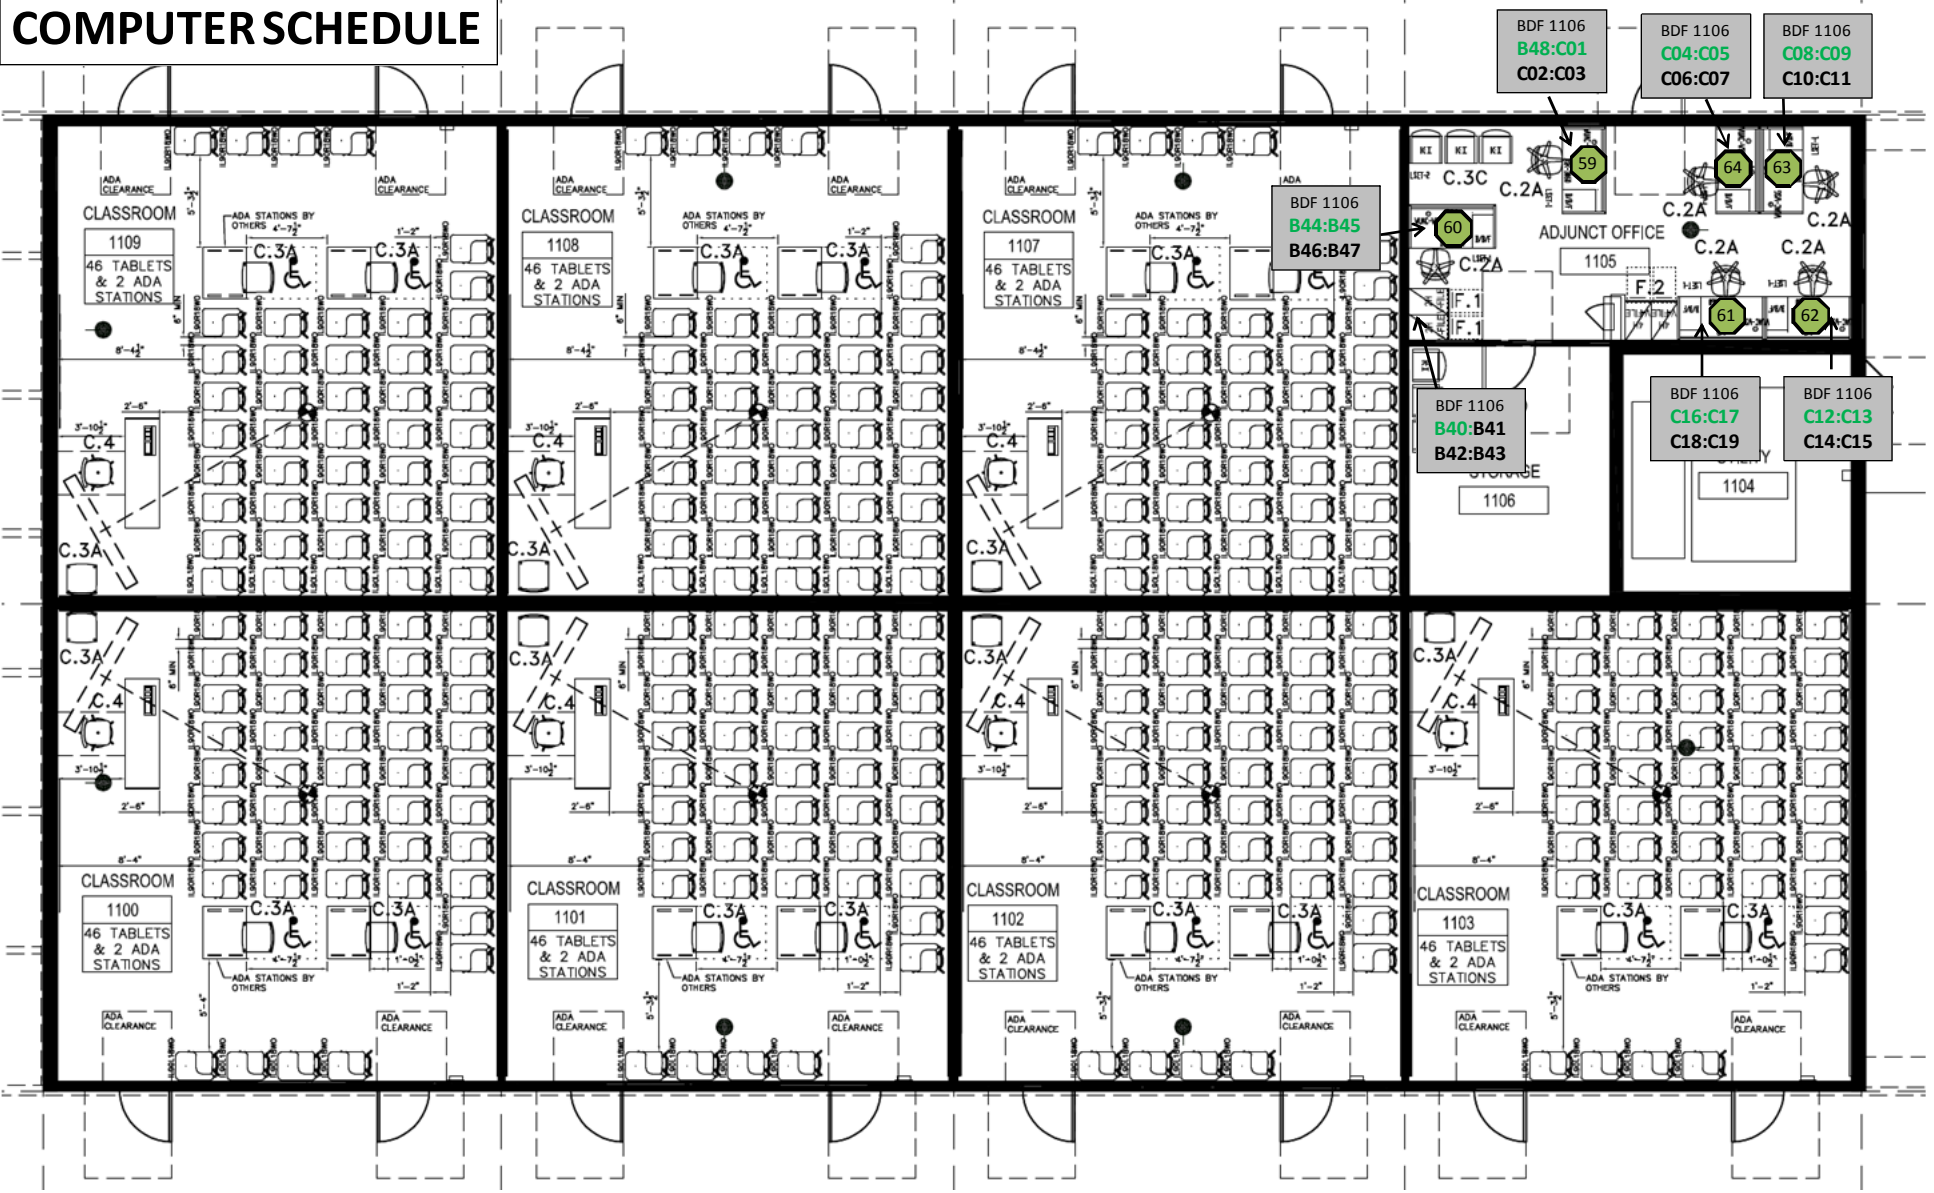

BUILDING 1100 COMPUTER SCHEDULE