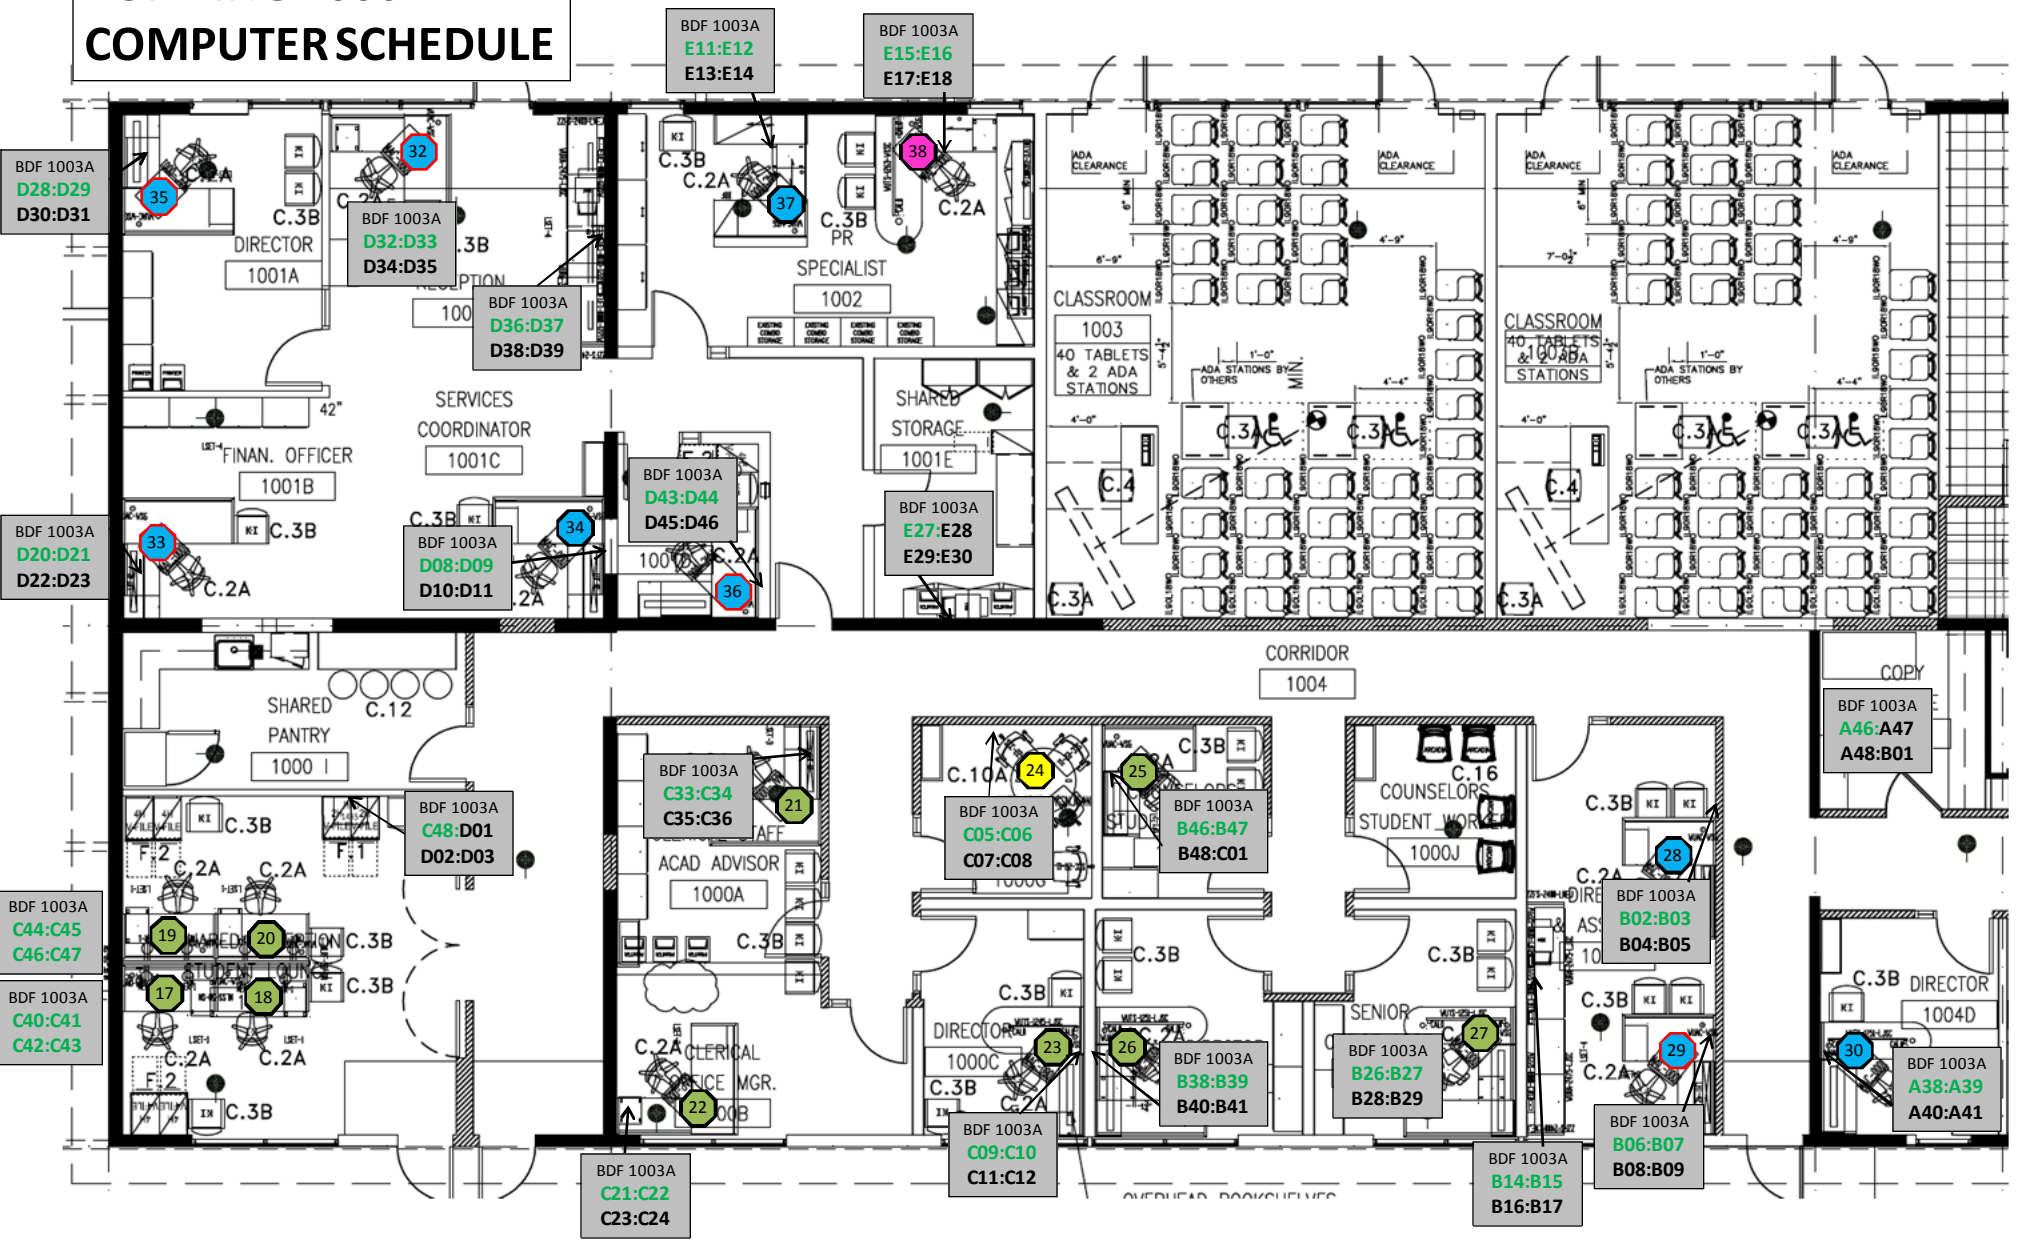

BUILDING 600 COMPUTER SCHEDULE

- 1 Black outline = Needs configuration
- 10 Blue outline = Configured prior to Fall 2016 semester
- 15 Red outline = Part of Tech Refresh
- E Existing computer to be moved

BUILDING 600 COMPUTER SCHEDULE

BUILDING 800 COMPUTER SCHEDULE

BUILDING 900 COMPUTER SCHEDULE

BUILDING 900 COMPUTER SCHEDULE

BUILDING 1000 COMPUTER SCHEDULE

BUILDING 1000 COMPUTER SCHEDULE

BUILDING 1000 COMPUTER SCHEDULE

BUILDING 1000 COMPUTER SCHEDULE

BUILDING 1000 COMPUTER SCHEDULE

BUILDING 1100 COMPUTER SCHEDULE

BUILDING 1600 COMPUTER SCHEDULE

BUILDING 1700 COMPUTER SCHEDULE

MATCHLINE

BUILDING 1700 COMPUTER SCHEDULE