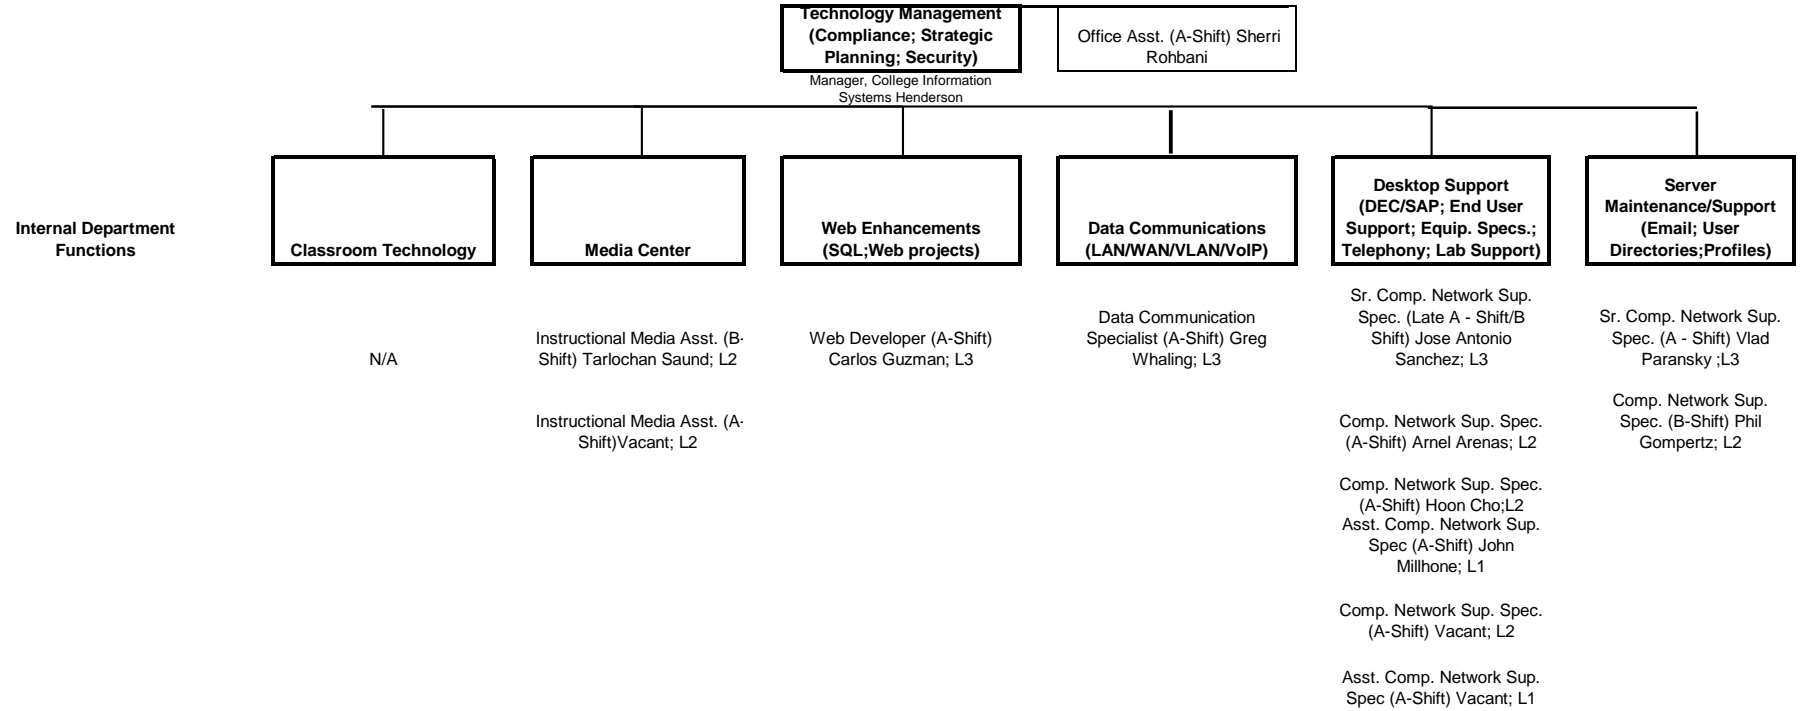

IT Functional Structure

ITSG Organizational Chart
 May 22, 2017

Abbreviations and Reference Information

SCNSS = Sr. Comp. Network Support Spec.

CNSS = Computer Network Support Specialist

DCS = Data Communication Specialist

ACNSS = Assistant Comp. Network Support Specialist

■ = Previously filled positions

■ = Funded positions for FY 2016-2017 (filled)

□ = Funded future position

A = A shift 8:00 AM to 4:30 PM

B = B shift Afternoon evening hour assignment