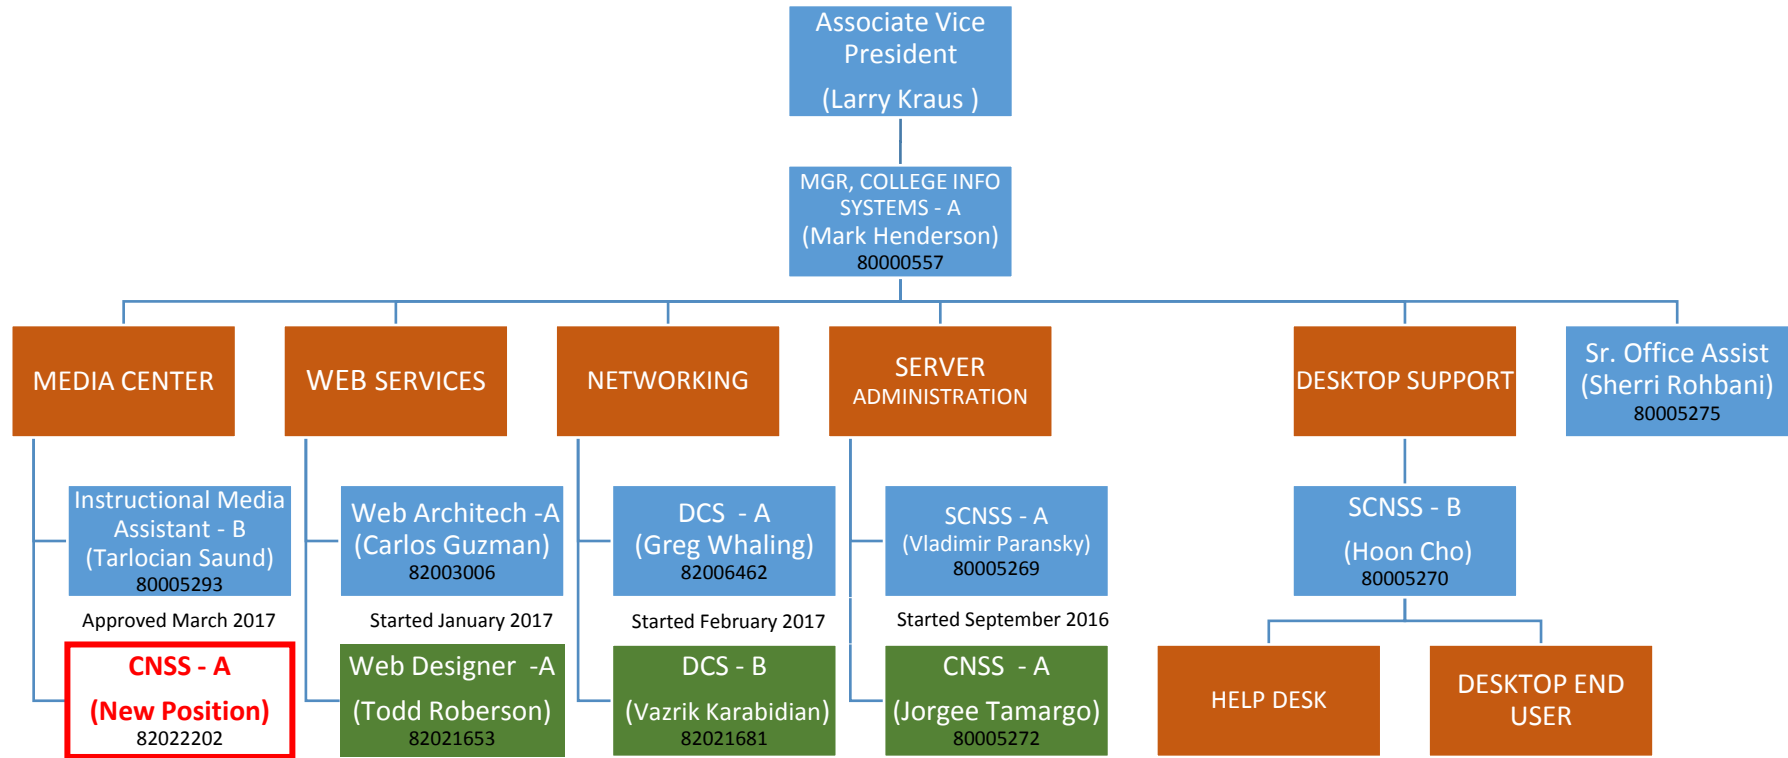

IT Functional Structure

ITSG Organizational Chart
 May 22, 2017

Abbreviations and Reference Information

SCNSS = Sr. Comp. Network Support Spec.

CNSS = Computer Network Support Specialist

DCS = Data Communication Specialist

ACNSS = Assistant Comp. Network Support Specialist

■ = Previously filled positions

■ = Funded positions for FY 2016-2017 (filled)

□ = Funded future position

A = A shift 8:00 AM to 4:30 PM

B = B shift Afternoon evening hour assignment